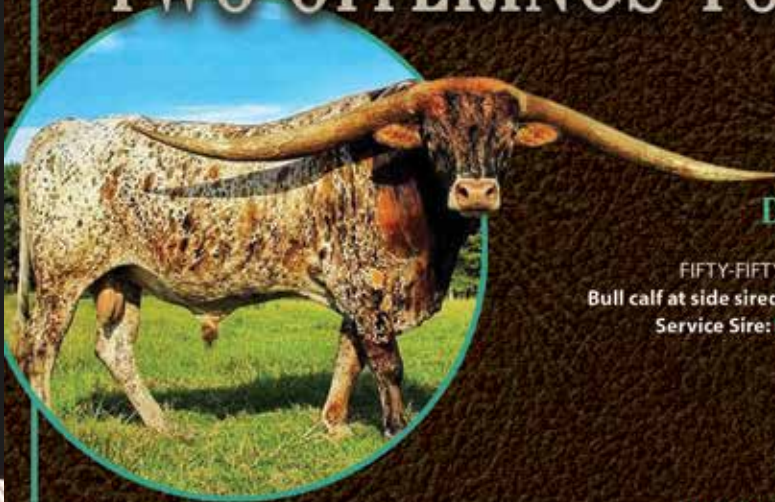

LOT #54
DUNN ZULU SAFARI

TWO OFFERINGS YOU CAN'T REFUSE!

92" TTT
DUNN GOT DOUBLE LUCKY

DELTA LUCKY ACE X DUNN LUCKY DICE

LOT #13
DUNN RE DEAL

DOB: 8/5/2013

FIFTY-FIFTY BCB X DUNN RIO VOTER

Bull calf at side sired by Brazos Rose Ranger

Service Sire: **Dunn Got Double Lucky**