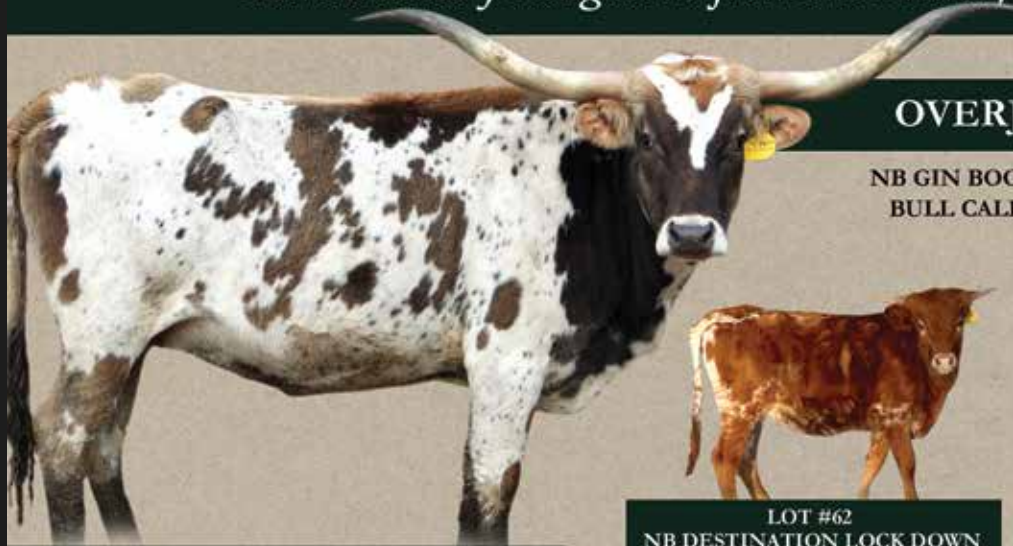

NORTHBROOK CATTLE COMPANY

Extraordinary Longhorns from the Brandywine Valley

LOT #46

OVERJOYED'S SURPRISE

NB GIN BOOM X OVERJOYED | DOB: 5/5/13
BULL CALF AT SIDE BY DESTINATION UP
BRED TO NB 83 LIBERTY