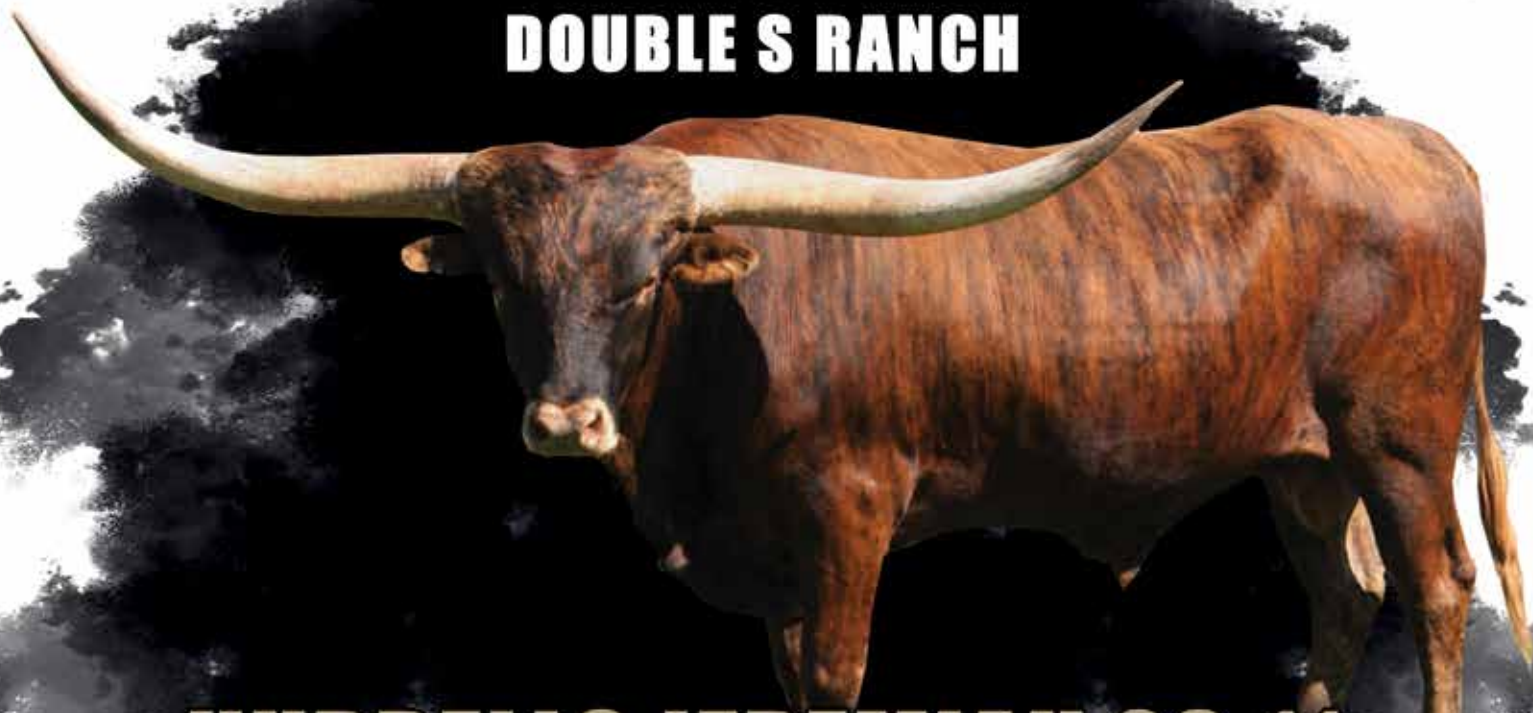

DOUBLE S RANCH

HUBBELLS JEREMIAH 29:11

COWBOY CATCHIT CHEX X HUBBELLS CW BEAUTY

DOB: 5/13/17 | 85.5" TTT ON 10/2/20

DOUBLE C RANCH
Guy & Charlotte Cote

DOUBLE S RANCH
Ben & Nikki Stone

FHR LONGHORNS
Dale Metz & DeCarlo