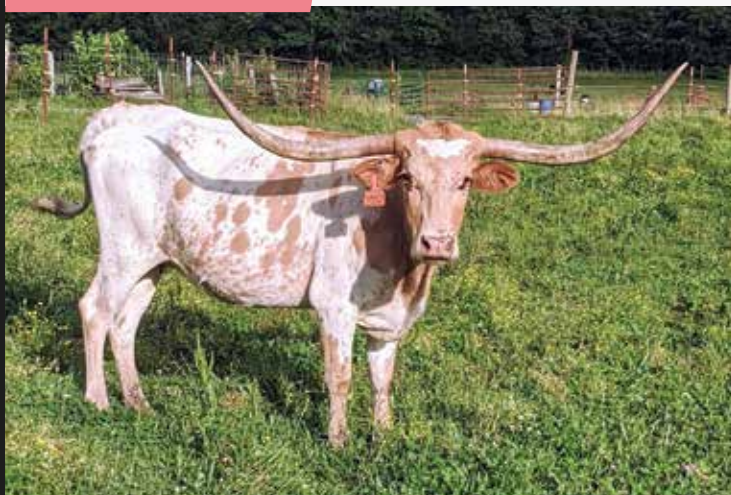

LOT #47

CCC LADY'S BOOM

E & L TEXAS LONGHORN FARMS

DOB: 1/24/2013 PH#: 1/13 REG: TLBAA C282525; ITLA 262451

SIRE: Boomerific (Boomerang C P x Coco Puff 1)

DAM: PB Pring's Lady Hondo (Pring x Electra Lady Hondo)

BREEDING: This cow is bred to ST TRANS-4-MATION (Cowboy Tuff Chex X Miterra I66). Palpation information available with health certificate vet check.

COMMENTS: This own daughter of Boomerific (dun and white) is a great producer and milker. She consistently raises a big healthy calf each year. She is an easy keeper, maintaining her weight year round. She has produced 3 consecutive heifers that are dun and white just like her from 3 different bulls. She has reached that 70+ TTT bench mark. A current TTT measurement will be available for the sale.