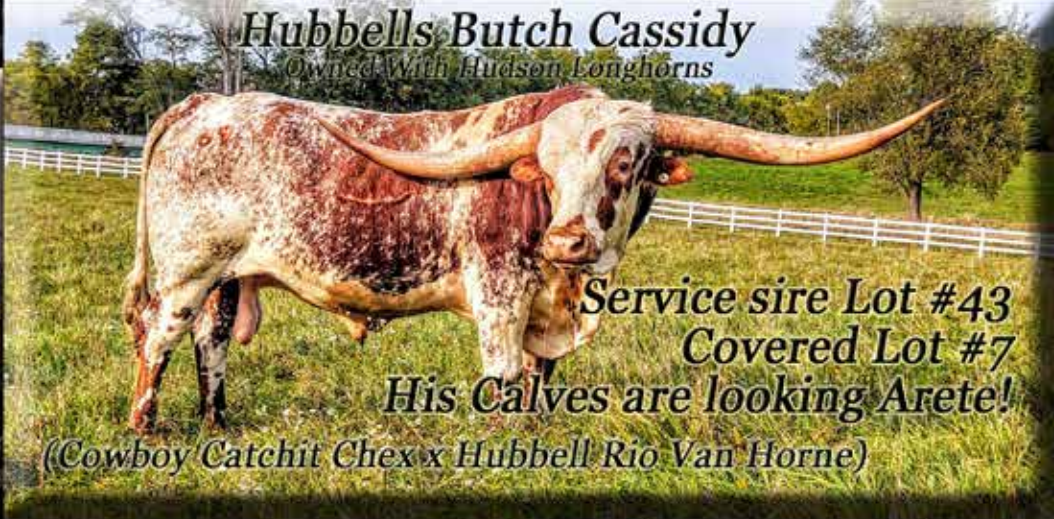

Pine Brothers Longhorns Pine B

Luke Dave

Pine Brothers Longhorns Pine B

Hubbells Butch Cassidy

Owned With Hudson Longhorns

Service sire Lot #43
Covered Lot #7
His Calves are looking Arete!

(Cowboy Catchit Chex x Hubbell Rio Van Horne)