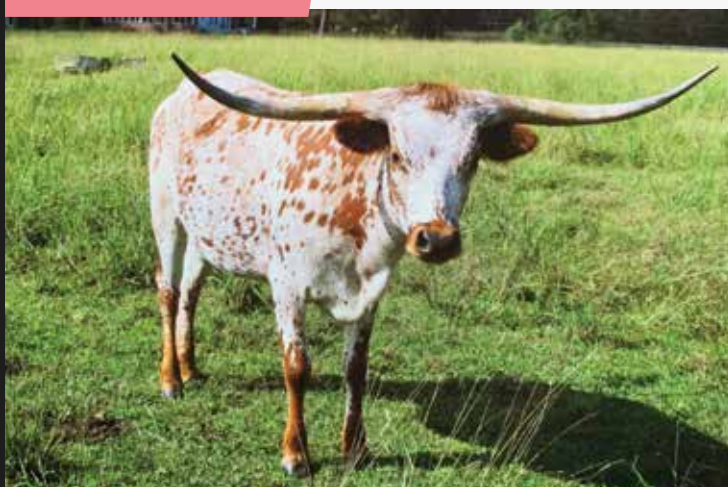

WPR JIGGY DANCE
ROYAL HERITAGE FARM

WS Jamakizm $4840.00

DOB: 5/5/2018   **PH#:** 8/3   **REG:** CI314306
SIRE: Mutual Fund (WS Jamakizm x Horseshoe J Journey)
DAM: Jiggy Dust (Trail Dust 40 x Jigsaw 500)

BREEDING: AI'd to Drop Box on 8/29/2020. Exposed to Tuff' N' Rowdy from 8/30/20 to 11/20/20. Exposed to RHF Cowboys Weapon from 8/21/20 to Sale Date.

COMMENTS: OCV'd. Promising young heifer from Scott Hughes. Pretty to look at and she has a very impressive pedigree.

LOT #21