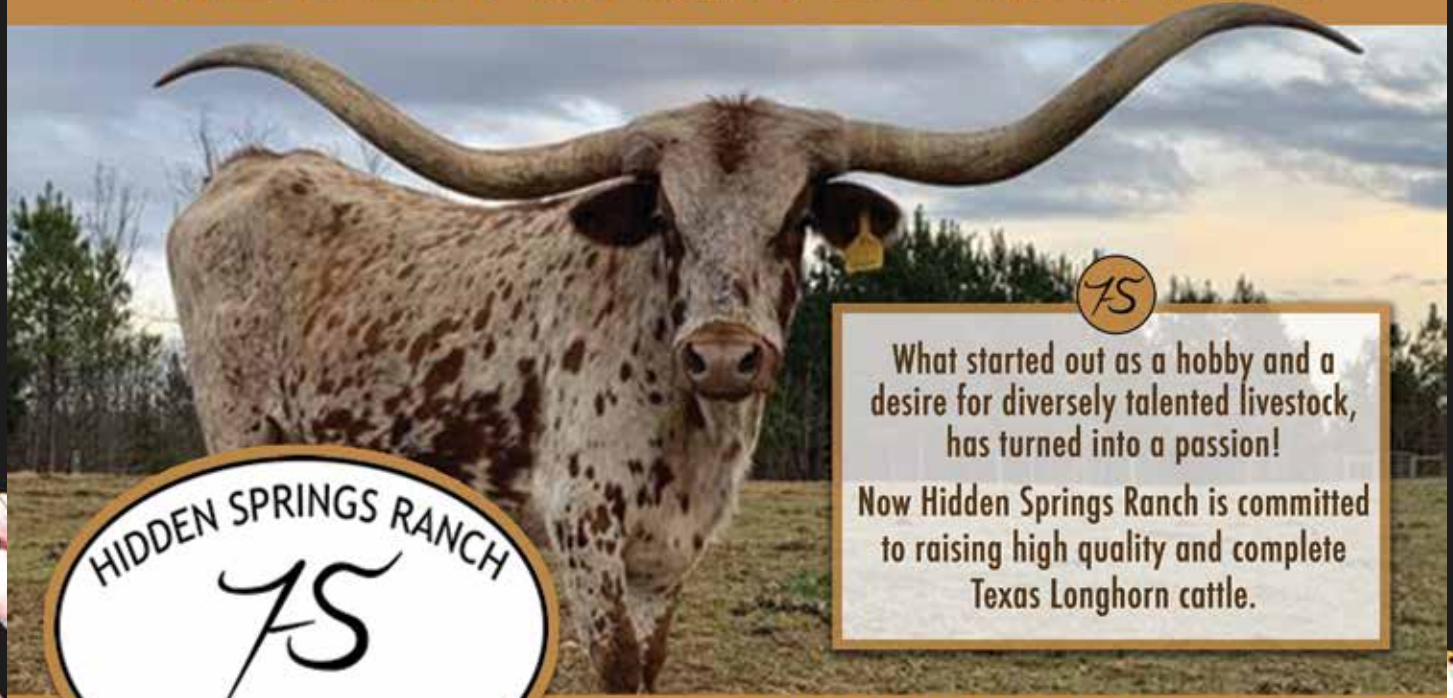

HIDDEN SPRINGS RANCH

75

What started out as a hobby and a desire for diversely talented livestock, has turned into a passion!
Now Hidden Springs Ranch is committed to raising high quality and complete Texas Longhorn cattle.