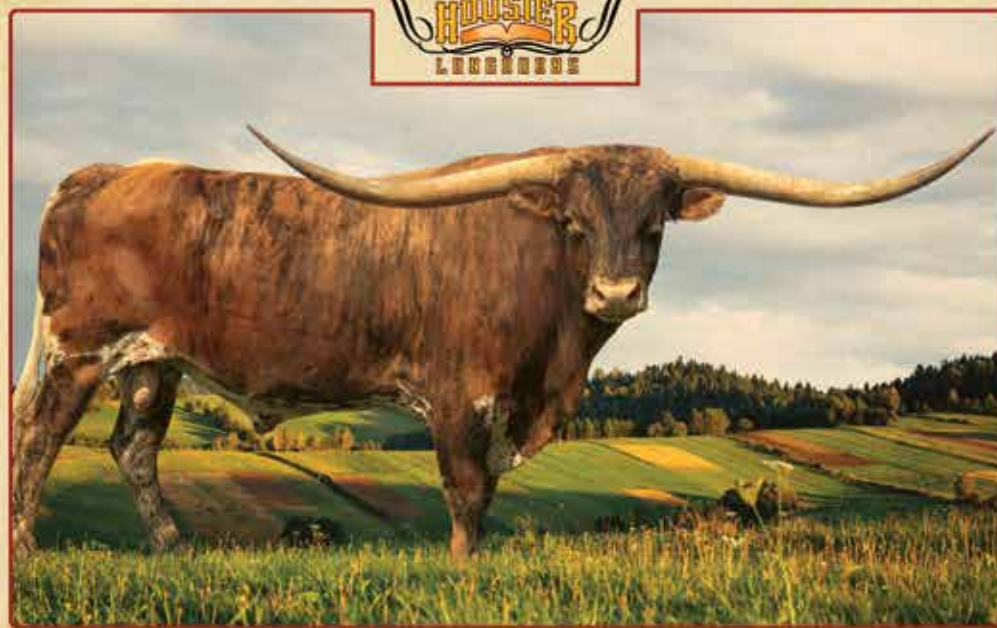

JOHN KING

332 Walls Hill Rd
Port Royal, PA 17082

Phone: (717) 953-7449
E-mail: jglenk@gmail.com

HAVING AN EXTRA
ACE
IS NEVER A BAD THING

86.25" TTT

DELTA LUCKY ACE

HEIFER SEXED 4.0 - \$250 PER STRAW

FREE SHIPPING FOR 5 OR MORE HEIFER SEXED