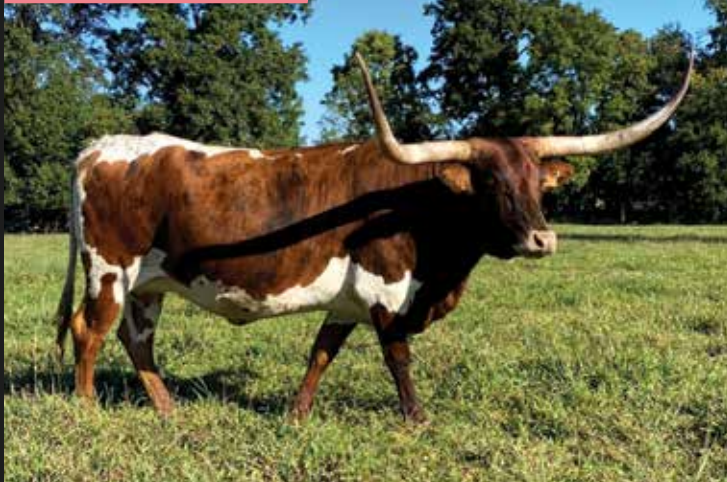

LOT #61

DH COWGIRL DOTTY HOLLYBILLY FARMS

DOB: 4/15/2016   **PH#:** 616   **REG:** CI305072
SIRE: Eight Seconds Chex (Cowboy Up Chex x BL Mazue 4)
DAM: SDR Rios Dotty 2 (JP Rio Grande x Delta Dotty)

BREEDING: AI'd to 2017 Ultimate Bull WS Hydro conventional.

COMMENTS: Dale Hunt sure knew what he was doing when he put this girl together. "Dotty" is stacked full of legends and passing tht on. This calm and colorful 5 year old is pushing almost 90" of total horn and has given us 3 beautiful calves. Dotty has crossed very well with Rowdy, Rebel, and Ruckus and she is currently bred to HSC Ultimate Bull, WS Hydro for an Aug 21 calf. Hydro pops every time with the Mazue family, and now is your chance to own some magic. Her 2019 heifer calf will be pushing 60"ttt @ 2 yrs old. If you want color, horn, and confirmation, Dotty has it all.