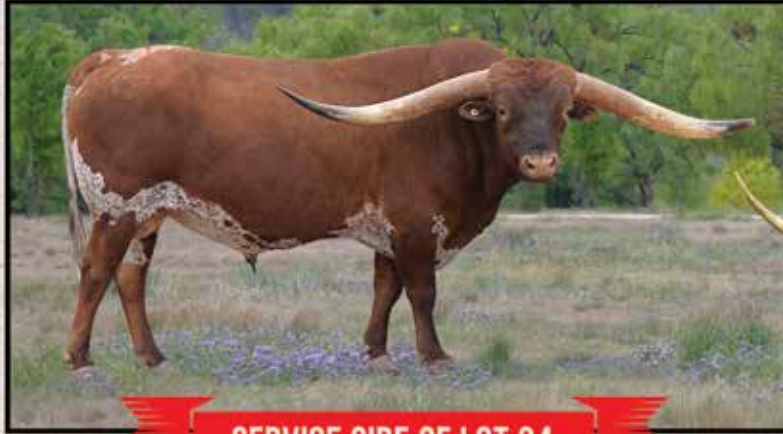

FLYING H CATTLE COMPANY

DUNN ACES HIGH

FIFTY-FIFTY BCB X DUNN BRAVO CELEBRITY | DOB: 6/10/2013 | 85" TTT ON 5/02/20

SERVICE SIRE OF LOT 34

LOT #34

BELLA'S PERFECTION

RIO PECOS TEXA X BRR BELLA BRINDELLA
DOB: 4/7/12 | EXPOSED TO DUNN ACES HIGH